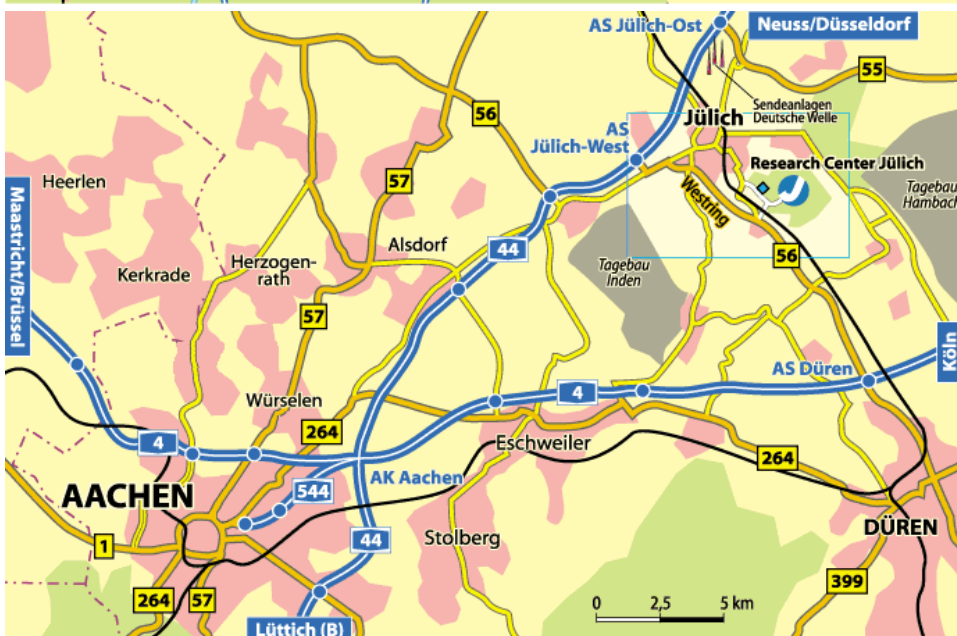

How to find the Electronic Materials Research Laboratory EMRL

Aachen and Jülich in Germany

EMRL IN THE WEB

www.iwe.rwth-aachen.de/emrl/

AIRPORTS around Aachen and Jülich

Düsseldorf
Cologne/Bonn
Brussels

How to find the Electronic Materials Research Laboratory EMRL

Fax: +49 (0) 241 8022 300

heins@iwe.rwth-aachen.de

www.iwe.rwth-aachen.de/emrl/

BY TRAIN

from Brussels, Cologne or Düsseldorf
to Aachen Hauptbahnhof (main train
station)

By Car

Motorway A44 from Düsseldorf to AK
Aachen (AK = "Autobahnkreuz" = mo-
torway junction) or A4 from Cologne to
Maastricht, Exit "Aachen-Laurensberg",
follow sign "RWTH Melaten"

By Car

Motorway A44, Exit "Jülich-West", direction Jülich,
follow sign "Forschungszentrum"