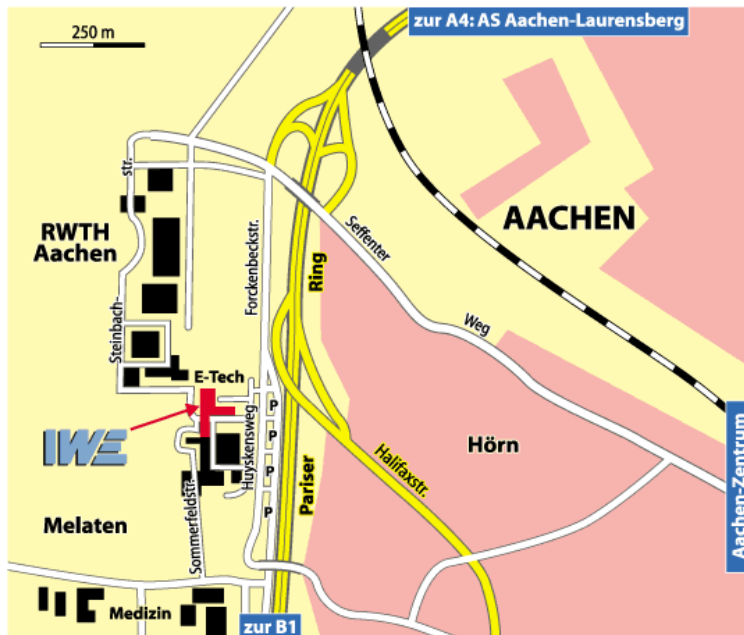

How to find the Electronic Materials Research Laboratory EMRL

Aachen and Jülich in Germany

EMRL IN THE WEB

www.iwe.rwth-aachen.de/emrl/

AIRPORTS around Aachen and Jülich

Düsseldorf
Cologne/Bonn
Brussels

How to find the Electronic Materials Research Laboratory EMRL

EMRL Aachen Site

EMRL AACHEN SITE

Secretary IWE II
Martina Heins

RWTH Aachen University
Institut für Werkstoffe
der Elektrotechnik II (IWE2)

Walter-Schottky-Haus
Sommerfeldstraße 24
52074 Aachen
Germany

Tel.: +49 (0) 241 802 7812

Fax: +49 (0) 241 8022 300

heins@iwe.rwth-aachen.de

www.iwe.rwth-aachen.de/emrl/

BY TRAIN

from Brussels, Cologne or Düsseldorf
to Aachen Hauptbahnhof (main train
station)

By Car

Motorway A44 from Düsseldorf to AK
Aachen (AK = "Autobahnkreuz" = mo-
torway junction) or A4 from Cologne to
Maastricht, Exit "Aachen-Laurensberg",
follow sign "RWTH Melaten"

By Car

Motorway A44, Exit "Jülich-West", direction Jülich,
follow sign "Forschungszentrum"